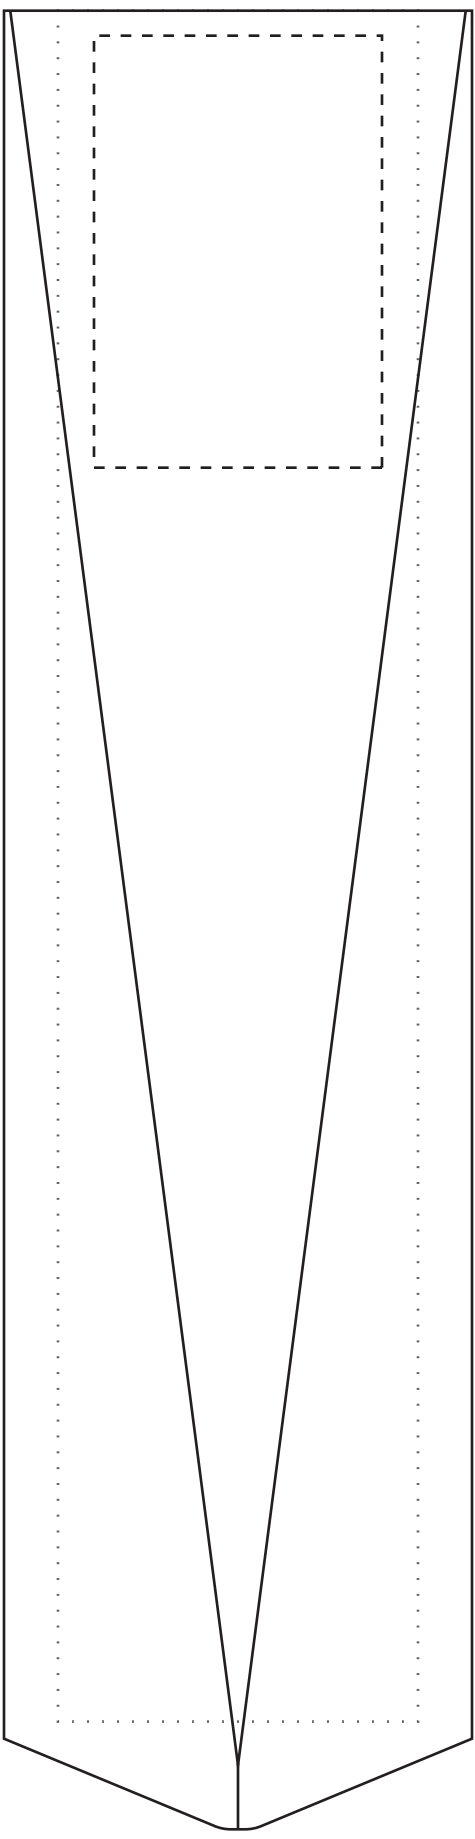

#5001 BACK ETCHED

MAXIMUM ETCHING AREA
2.25"H X 1.5"W

#5001K BACK ETCHED

MAXIMUM ETCHING AREA
2.25"H X 1.5"W

#5001R BACK ETCHED

MAXIMUM ETCHING AREA
2.25"H X 1.5"W

#5001B BACK ETCHED

MAXIMUM ETCHING AREA
2.25"H X 1.5"W

#5001C BACK ETCHED

MAXIMUM ETCHING AREA
2.25"H X 1.5"W