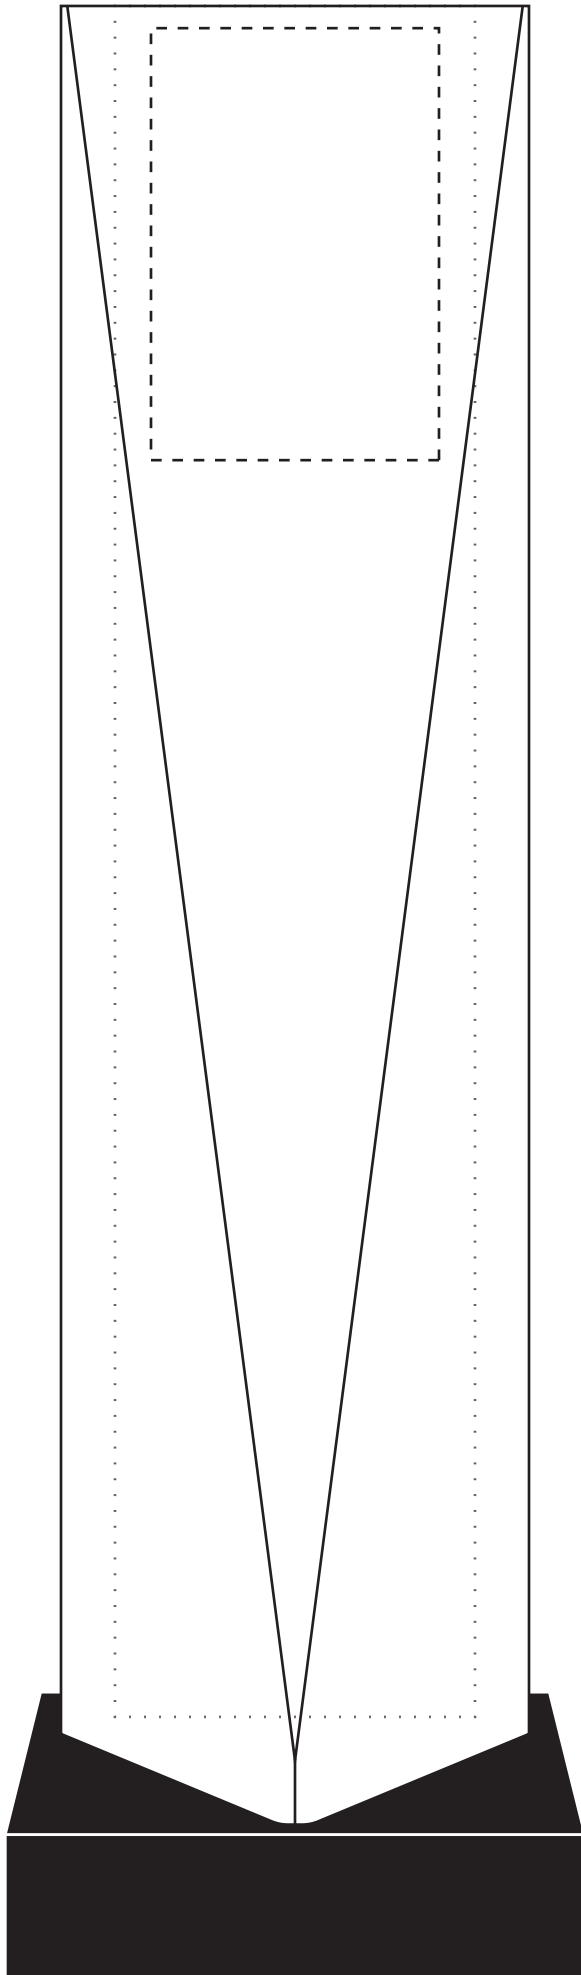

#5001 BACK ETCHED

MAXIMUM ETCHING AREA
2.25"H X 1.5"W

#5001K BACK ETCHED

MAXIMUM ETCHING AREA
2.25"H X 1.5"W

#5001R BACK ETCHED

MAXIMUM ETCHING AREA
2.25"H X 1.5"W

#5001B BACK ETCHED

MAXIMUM ETCHING AREA
2.25"H X 1.5"W

#5001C BACK ETCHED

MAXIMUM ETCHING AREA
2.25"H X 1.5"W