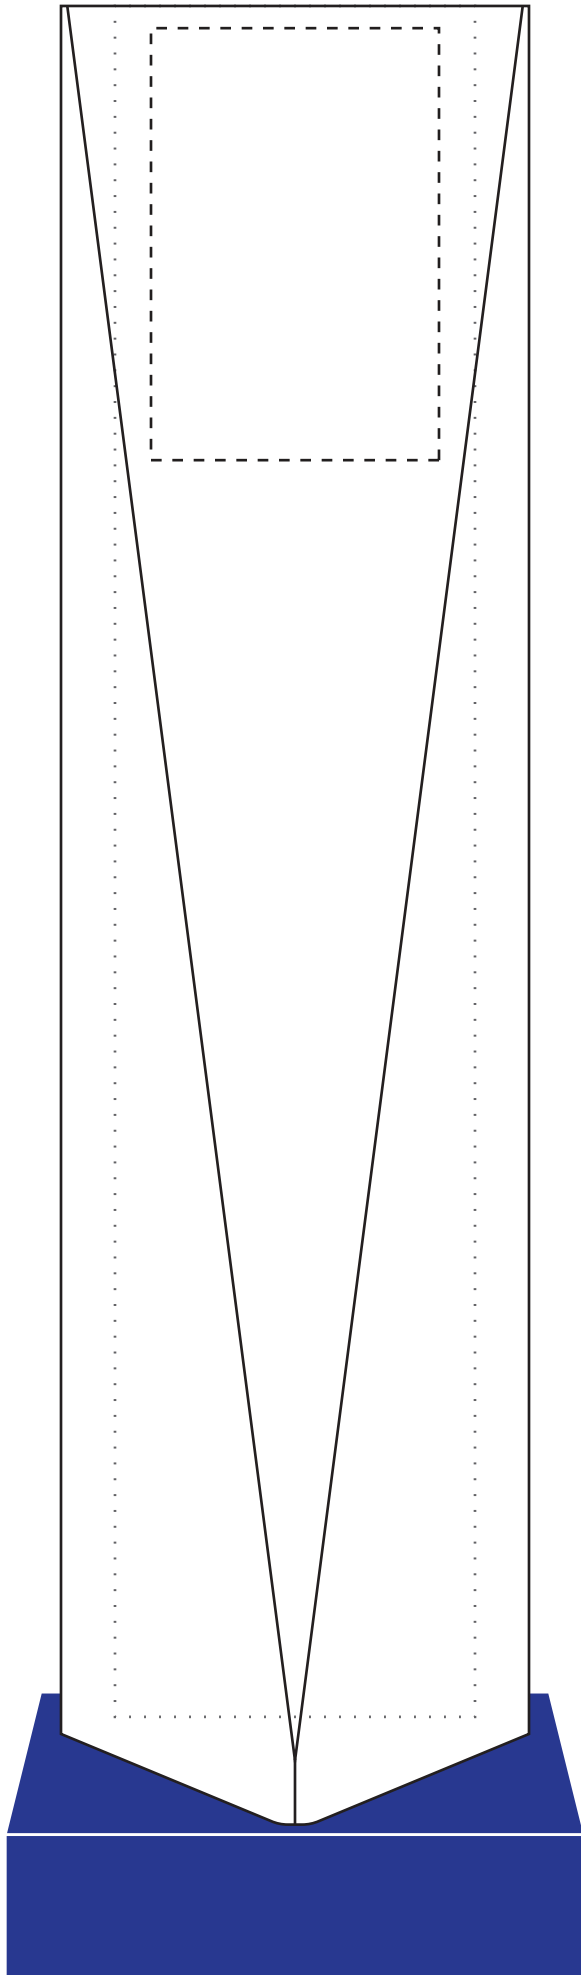

#5001 BACK ETCHED

MAXIMUM ETCHING AREA
2.25"H X 1.5"W

#5001K BACK ETCHED

MAXIMUM ETCHING AREA
2.25"H X 1.5"W

#5001R BACK ETCHED

MAXIMUM ETCHING AREA
2.25"H X 1.5"W

#5001B BACK ETCHED

MAXIMUM ETCHING AREA
2.25"H X 1.5"W

#5001C BACK ETCHED

MAXIMUM ETCHING AREA
2.25"H X 1.5"W