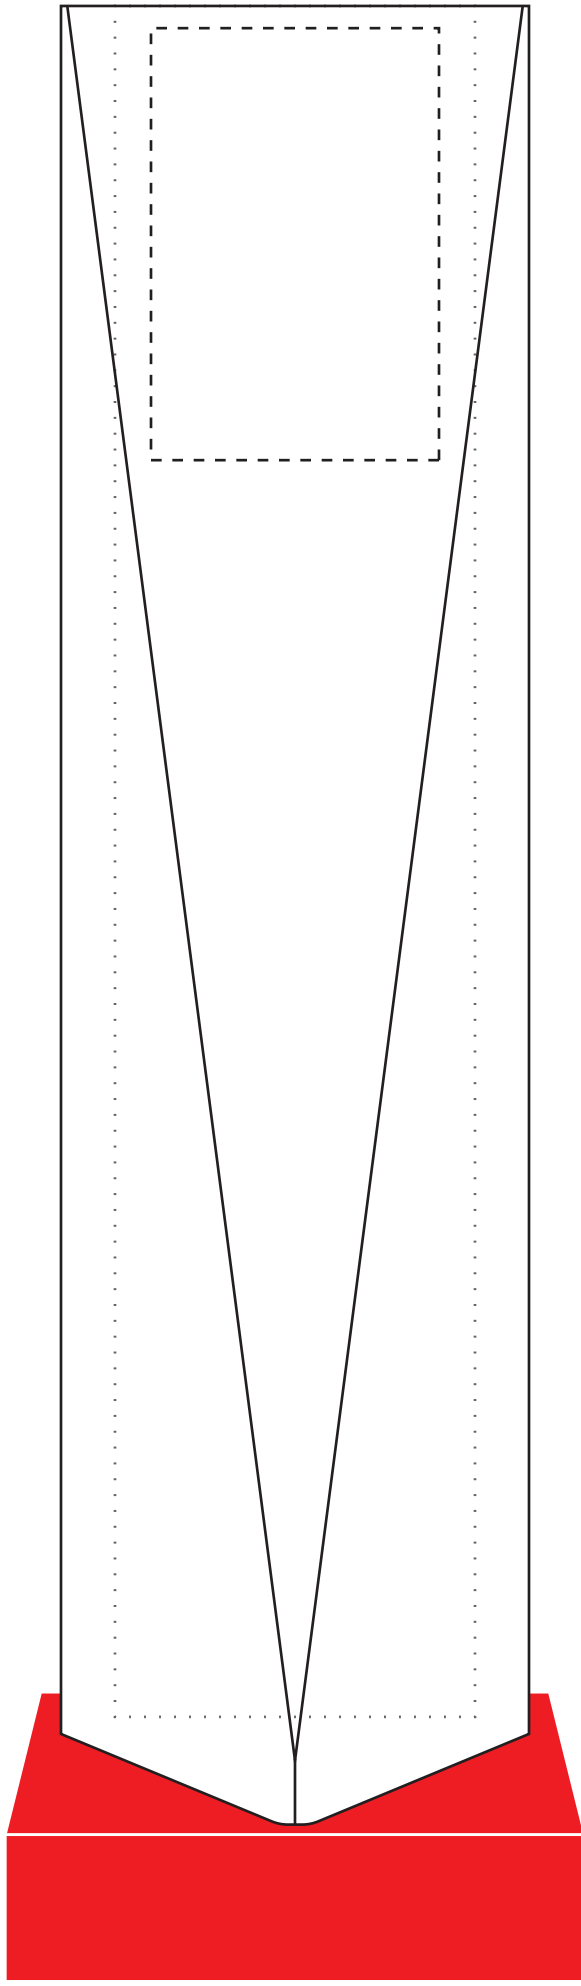

#5001 BACK ETCHED

MAXIMUM ETCHING AREA
2.25"H X 1.5"W

#5001K BACK ETCHED

MAXIMUM ETCHING AREA
2.25"H X 1.5"W

#5001R BACK ETCHED

MAXIMUM ETCHING AREA
2.25"H X 1.5"W

#5001B BACK ETCHED

MAXIMUM ETCHING AREA
2.25"H X 1.5"W

#5001C BACK ETCHED

MAXIMUM ETCHING AREA
2.25"H X 1.5"W